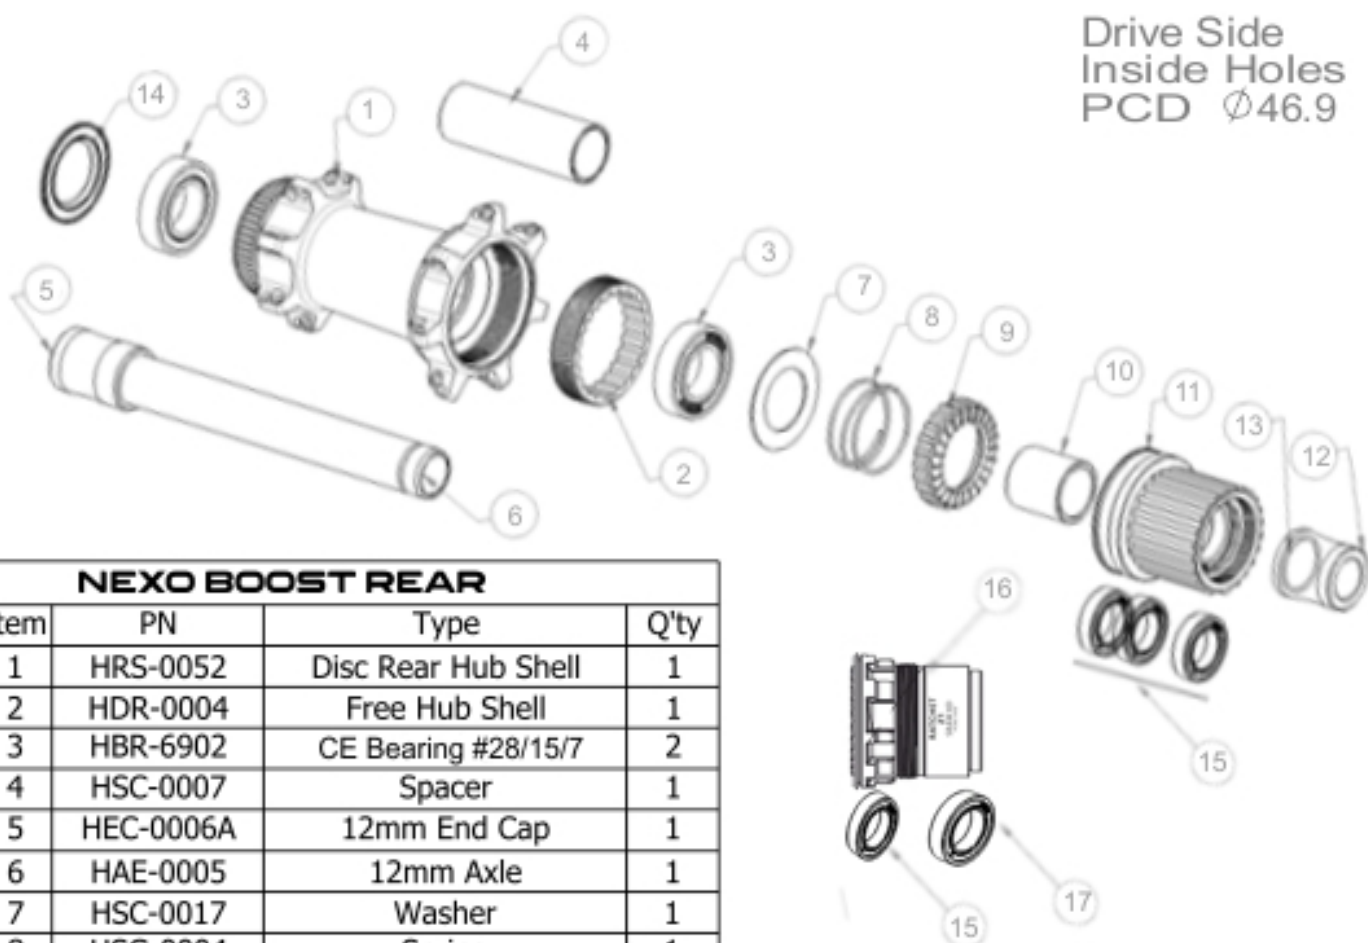

MODEL: **GP:01**

NEXO BOOST FRONT			
Item	PN	Type	Q'ty
1	HFS-0053	Disc Front Hub Shell	1
2	HBR-1801	CE Bearing #30/18/7	2
3	HSC-0008	Spacer	1
4	HAE-0023	15mm Axle	1
5	HEC-0035	15mm End Cap	1
6	HEC-0034	15mm End Cap	1
7	HOG-1801	O-Ring	1
8	HEC-0029	Hub End Cap	2
9	HOG-2701	O-Ring	2

MODEL: **GP:01 REAR**

left

Disc Side Holes
PCD \varnothing 38.0

296mm

14G
2mm

POLIAX
SELFLOCK

drive side

Drive Side
Outside Holes
PCD \varnothing 53.6

Drive Side
Inside Holes
PCD \varnothing 46.9

NEXO BOOST REAR

Item	PN	Type	Q'ty
1	HRS-0052	Disc Rear Hub Shell	1
2	HDR-0004	Free Hub Shell	1
3	HBR-6902	CE Bearing #28/15/7	2
4	HSC-0007	Spacer	1
5	HEC-0006A	12mm End Cap	1
6	HAE-0005	12mm Axle	1
7	HSC-0017	Washer	1
8	HSG-0004	Spring	1
9	HPL-0002	Pawl	1
10	HSC-0006	Spacer	1
11	PGNU29	Freehub SH Microspline	1
12	HEC-0001	12mm End Cap	1
13	HOG-1501	O-Ring	1
14	HSL-0003	Seal	1