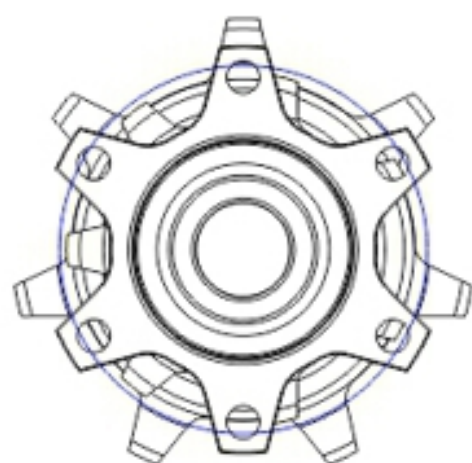

MODEL: **GP:01**

NEXO BOOST FRONT			
Item	PN	Type	Q'ty
1	HFS-0053	Disc Front Hub Shell	1
2	HBR-1801	CE Bearing #30/18/7	2
3	HSC-0008	Spacer	1
4	HAE-0023	15mm Axle	1
5	HEC-0035	15mm End Cap	1
6	HEC-0034	15mm End Cap	1
7	HOG-1801	O-Ring	1
8	HEC-0029	Hub End Cap	2
9	HOG-2701	O-Ring	2

MODEL: **GP:01 REAR**

left

Disc Side Holes
PCD \varnothing 38.0

296mm

14G
2mm

POLIAX
SELFLOCK

drive side

Drive Side
Outside Holes
PCD \varnothing 53.6

Drive Side
Inside Holes
PCD \varnothing 46.9

NEXO BOOST REAR

Item	PN	Type	Q'ty
1	HRS-0052	Disc Rear Hub Shell	1
2	HDR-0004	Free Hub Shell	1
3	HBR-6902	CE Bearing #28/15/7	2
4	HSC-0007	Spacer	1
5	HEC-0006A	12mm End Cap	1
6	HAE-0005	12mm Axle	1
7	HSC-0017	Washer	1
8	HSG-0004	Spring	1
9	HPL-0002	Pawl	1
10	HSC-0006	Spacer	1
11	PGNU29	Freehub SH Microspline	1
12	HEC-0001	12mm End Cap	1
13	HOG-1501	O-Ring	1
14	HSL-0003	Seal	1