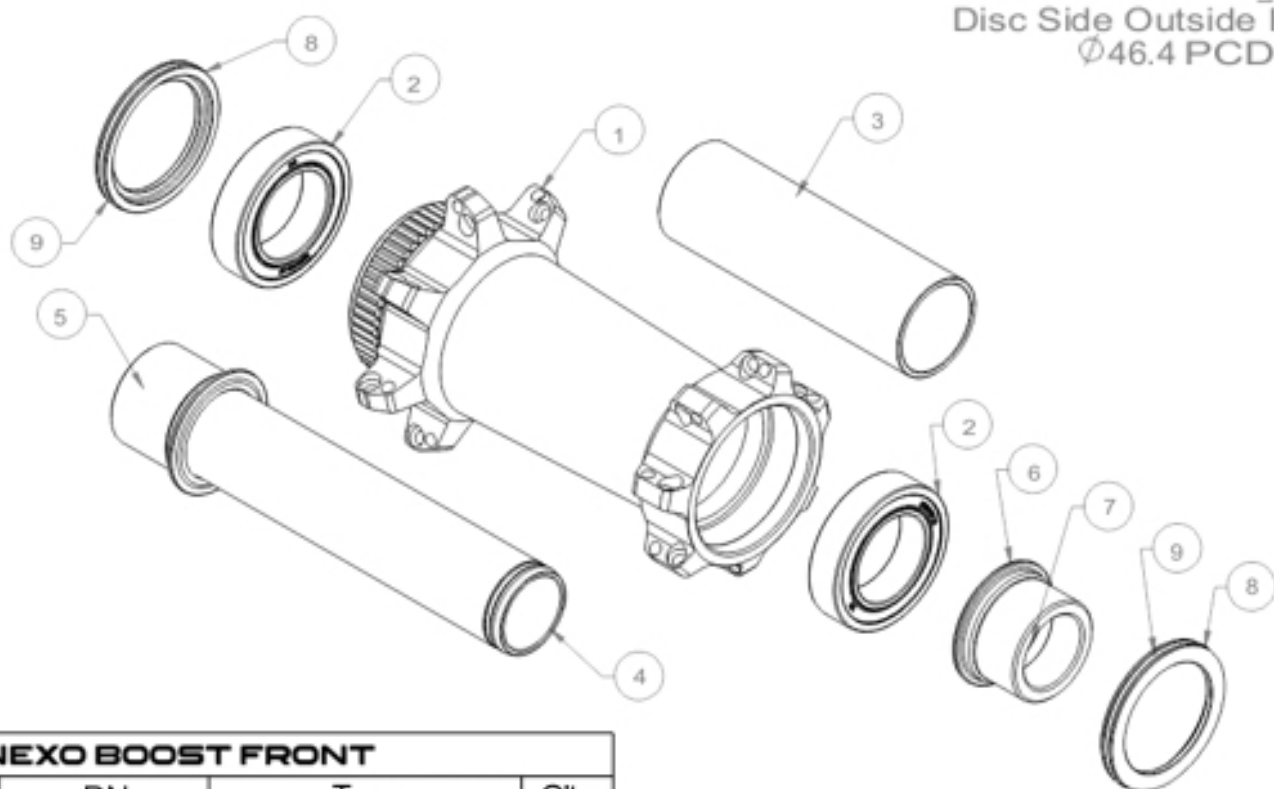

MODEL: **GP:01**

NEXO BOOST FRONT			
Item	PN	Type	Q'ty
1	HFS-0053	Disc Front Hub Shell	1
2	HBR-1801	CE Bearing #30/18/7	2
3	HSC-0008	Spacer	1
4	HAE-0023	15mm Axle	1
5	HEC-0035	15mm End Cap	1
6	HEC-0034	15mm End Cap	1
7	HOG-1801	O-Ring	1
8	HEC-0029	Hub End Cap	2
9	HOG-2701	O-Ring	2

MODEL: **GP:01 REAR**

left

Disc Side Holes
PCD \varnothing 38.0

296mm

14G
2mm

POLIAX
SELFLOCK

drive side

Drive Side
Outside Holes
PCD \varnothing 53.6

Drive Side
Inside Holes
PCD \varnothing 46.9

NEXO BOOST REAR

Item	PN	Type	Q'ty
1	HRS-0052	Disc Rear Hub Shell	1
2	HDR-0004	Free Hub Shell	1
3	HBR-6902	CE Bearing #28/15/7	2
4	HSC-0007	Spacer	1
5	HEC-0006A	12mm End Cap	1
6	HAE-0005	12mm Axle	1
7	HSC-0017	Washer	1
8	HSG-0004	Spring	1
9	HPL-0002	Pawl	1
10	HSC-0006	Spacer	1
11	PGNU29	Freehub SH Microspline	1
12	HEC-0001	12mm End Cap	1
13	HOG-1501	O-Ring	1
14	HSL-0003	Seal	1