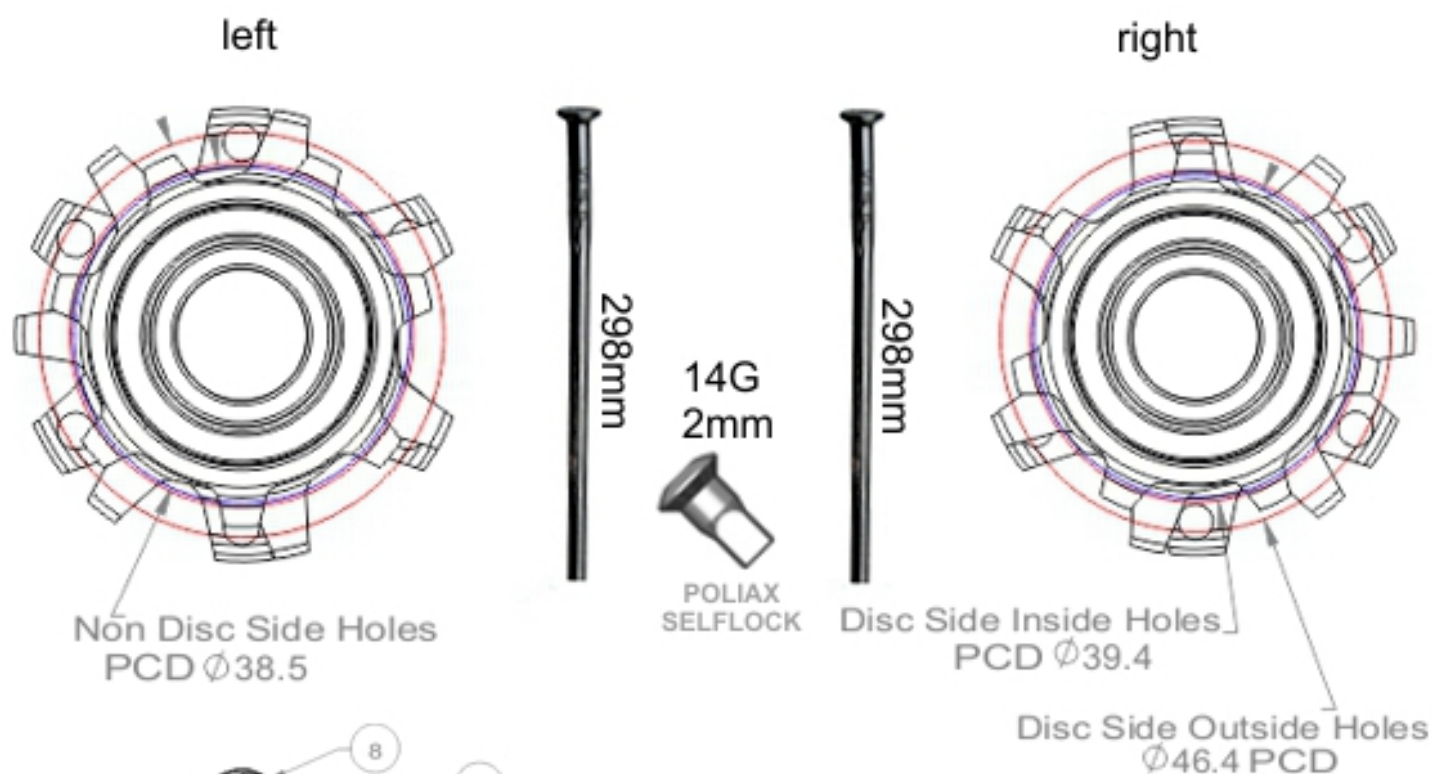

MODEL: **GP:01**

NEXO BOOST FRONT			
Item	PN	Type	Q'ty
1	HFS-0053	Disc Front Hub Shell	1
2	HBR-1801	CE Bearing #30/18/7	2
3	HSC-0008	Spacer	1
4	HAE-0023	15mm Axle	1
5	HEC-0035	15mm End Cap	1
6	HEC-0034	15mm End Cap	1
7	HOG-1801	O-Ring	1
8	HEC-0029	Hub End Cap	2
9	HOG-2701	O-Ring	2

MODEL: **GP:01 REAR**

left

Disc Side Holes
PCD \varnothing 38.0

296mm

14G
2mm

POLIAX
SELFLOCK

drive side

Drive Side
Outside Holes
PCD \varnothing 53.6

Drive Side
Inside Holes
PCD \varnothing 46.9

NEXO BOOST REAR

Item	PN	Type	Q'ty
1	HRS-0052	Disc Rear Hub Shell	1
2	HDR-0004	Free Hub Shell	1
3	HBR-6902	CE Bearing #28/15/7	2
4	HSC-0007	Spacer	1
5	HEC-0006A	12mm End Cap	1
6	HAE-0005	12mm Axle	1
7	HSC-0017	Washer	1
8	HSG-0004	Spring	1
9	HPL-0002	Pawl	1
10	HSC-0006	Spacer	1
11	PGNU29	Freehub SH Microspline	1
12	HEC-0001	12mm End Cap	1
13	HOG-1501	O-Ring	1
14	HSL-0003	Seal	1

15	BE6802	Bearing #24/15/5	
16	PGNU28XD	Freehub SRAM XD	
17	BE63802	Bearing #24/15/7	