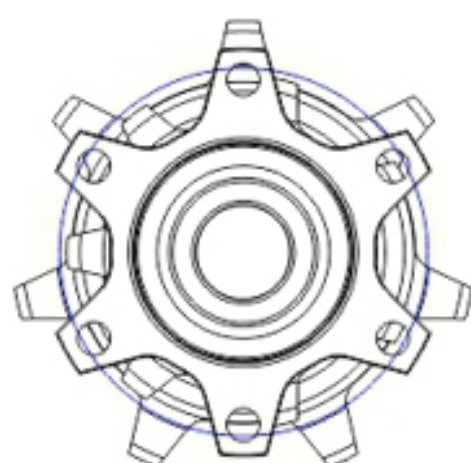

MODEL: **GP:01**

NEXO BOOST FRONT			
Item	PN	Type	Q'ty
1	HFS-0053	Disc Front Hub Shell	1
2	HBR-1801	CE Bearing #30/18/7	2
3	HSC-0008	Spacer	1
4	HAE-0023	15mm Axle	1
5	HEC-0035	15mm End Cap	1
6	HEC-0034	15mm End Cap	1
7	HOG-1801	O-Ring	1
8	HEC-0029	Hub End Cap	2
9	HOG-2701	O-Ring	2

MODEL: **GP:01 REAR**

left

Disc Side Holes
PCD \varnothing 38.0

296mm

14G
2mm

POLIAX
SELFLOCK

drive side

Drive Side
Outside Holes
PCD \varnothing 53.6

Drive Side
Inside Holes
PCD \varnothing 46.9

NEXO BOOST REAR

Item	PN	Type	Q'ty
1	HRS-0052	Disc Rear Hub Shell	1
2	HDR-0004	Free Hub Shell	1
3	HBR-6902	CE Bearing #28/15/7	2
4	HSC-0007	Spacer	1
5	HEC-0006A	12mm End Cap	1
6	HAE-0005	12mm Axle	1
7	HSC-0017	Washer	1
8	HSG-0004	Spring	1
9	HPL-0002	Pawl	1
10	HSC-0006	Spacer	1
11	PGNU29	Freehub SH Microspline	1
12	HEC-0001	12mm End Cap	1
13	HOG-1501	O-Ring	1
14	HSL-0003	Seal	1